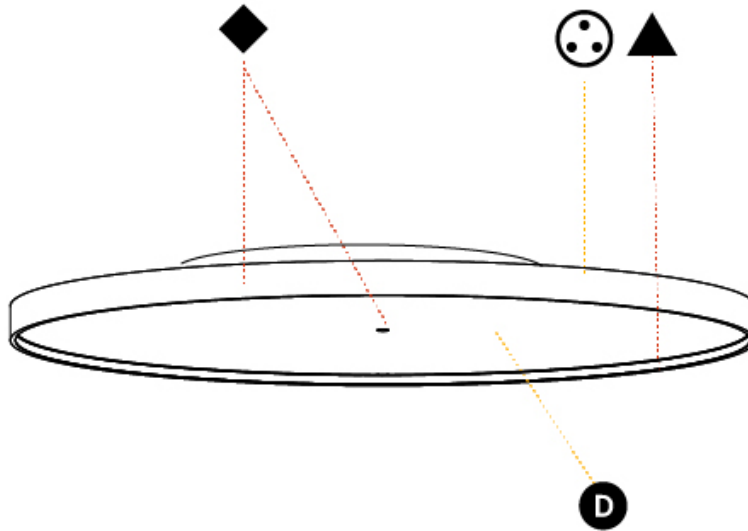

A3D089-

PROJECT	_____
TYPE	_____
SPECIFIER	_____
QUANTITY	_____
DATE	_____